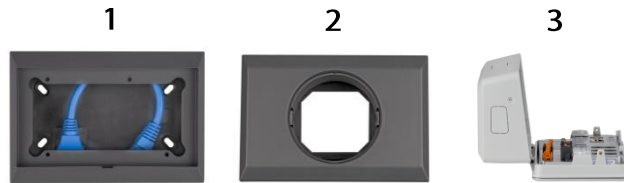

Wall mounted display enclosures

www.victronenergy.com

		Rectangular panels	Round panels	Rectangular panels
Dimensions (h x w x d in mm)		88 x 130 x 40	88 x 130 x 47	128 x 187 x 80
Article code	Product	Suitable for:		
BPA000100000R	Battery Alarm GX	√		
REC000200000R	Skylla-i Control GX	√		
DMC000200000R	Digital Multi Control 200/200A GX	√		
BAM010700000	Battery Monitor BMV-700		√	
BAM010702000	Battery Monitor BMV-702		√	
SCC900500000	MPPT Control		√	
BPP900495100	Ekrano GX			√

1
Enclosure for 65 x 120 mm GX panels

2
Enclosure for BMV battery monitor or MPPT Control

3
Enclosure for Ekrano GX