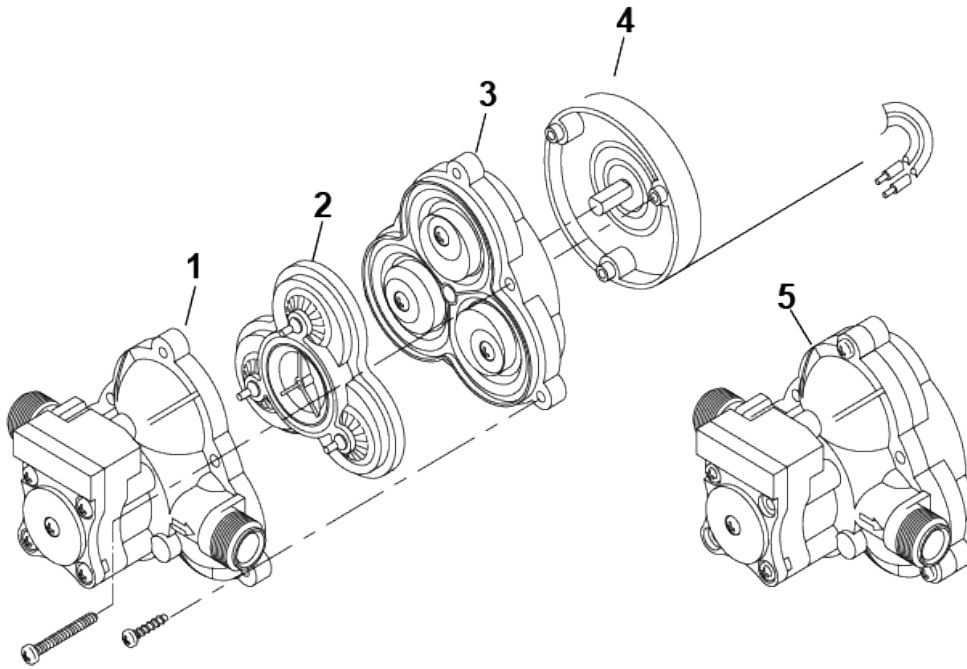

SERVICE KITS

SERVICE KITS

Kits are readily available to repair standard 2088 series pumps. Repair kits include simple illustrated instructions allowing easy installation. To insure that the correct kit is received the model numbered and all name plate data must be included with the order. Contact a SHURflo distributor or SHURflo directly to order the necessary repair kit.

NOTE Please have all pump information from the data plate on the pump motor when calling for service.

No.	Part
1	Upper Housing Kit with Switch and Check Valve
2	Valve plate assembly
3	Diaphragm / Drive assembly
4	Motor
5	Complete Pump Head assembly (includes parts 1,2,3)